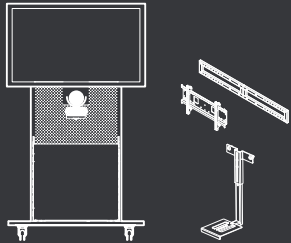

AVALL COMPLETE

AVALL

AVALL COMPLETE is the leading AV/VC solution from CBS. With enhanced media storage as standard, it comes pre-assembled and meets most single screen applications, it can also be used for mobile or static installations.

AVALL COMPLETE contains the following:

- Rack mounted media storage facility
- Universal camera mount for camera positioning above and below the screens
- Universal codec mount
- Additional cable management brackets
- Flat screen mount bracket
- Extension brackets (for large format > 70" screens)
- Lockable castors
- Column for cable storage
- Perforated front and lockable back panel
- Compatible with VC equipment from most of the leading manufactures including Polycom; Lifesize; and Tandberg

AVALL

AVALL STANDARD is a flexible package, it provides a mobile or static minimalist solution for supporting single screen applications with the option of adding additional accessories for specific requirements.

AVALL STANDARD contains the following:

- Column for cable and AV equipment storage
- Low profile base
- Lockable castors
- Perforated front and lockable back panel
- Flat screen mount bracket

PERFECT FOR SINGLE OR DUAL SCREENS